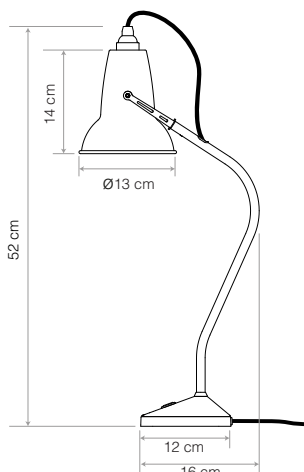

Product

Table Lamp - National Trust Edition - Sage Green
Table Lamp - National Trust Edition - Buttermilk Yellow

Description

There's a lot of Anglepoise heritage packed into the 52cm of metal and cable that make up the Original Mini 1227™ table lamp. The classic shade is instantly recognisable, while the pyramid-shaped base, with its highly practical integral switch, breaks new ground without losing any of the original Anglepoise spirit.

Anglepoise and the National Trust have come together to create a timeless range of lamps that are designed to illuminate our homes and the everyday objects that bring us joy.

The funds raised will support The Homewood, a modernist gem in Surrey, England, designed by architect Patrick Gwynn and gifted to the National Trust in 1999.

Materials

- Gloss paint finish
- Steel shade
- Chrome plated fittings
- Cast Iron base with steel cover
- Steel profiled arm
- Fabric cable
- IP20 rating

Dimensions

- Shade diameter: $\varnothing$ 13cm
- Shade height: 14cm
- Max reach: 16cm (from base to shade)
- Base size: 12 x 12cm
- Cable length: 180cm
- Lamp Packaging (L x W x H): 23.5cm x 16.5cm x 46.5cm
- Lamp Packaged Weight: 2.4kg

Electrical

- Voltage: 220/240V, 50/60Hz
- Class II - Double insulated
- Base mounted push switch
- Plug: 3-pin UK plug to BS 1363
- E27 lamp holder
- Maximum permitted bulb: 10W MAX E27
- Supplied with compatible 5.5W LED E27 bulb
  - Luminous Intensity: 600lm
  - Life: 15,000 Hours
  - Non-dimmable
  - Colour Temperature: 2700K
  - CRI (Ra): 80