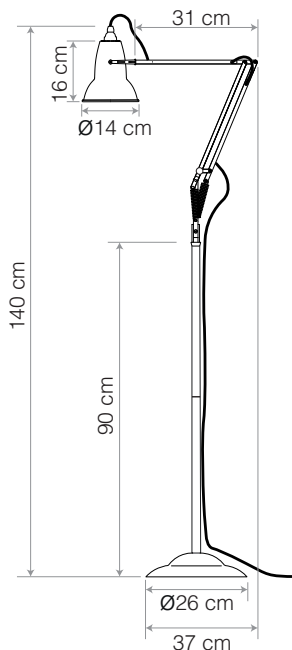

Original 1227™ National Trust

ANGLEPOISE®
Abandon Darkness.

Original 1227™ Collection | Technical Sheet

Launched In 2021 | Designed by George Carwardine

Sage Green

Buttermilk Yellow

Max Horizontal Reach 72 cm
Max Vertical Reach 178 cm

Bulb
included

Product

Floor Lamp - National Trust Edition - Sage Green
Floor Lamp - National Trust Edition - Buttermilk Yellow

Description

The Original 1227™ floor lamp blends the classic Anglepoise shade silhouette and constant spring articulation with an attractive, braided, coloured cable. Consider if you are looking for a highly adjustable reading lamp and stylish, contemporary accessory.

Materials

- Gloss paint finish
- Aluminium Shade and arms
- Steel Floor pole
- Cast iron base with steel cover
- Chrome plated fittings
- Fabric cable
- IP20 rating

Dimensions

- Shade diameter: \varnothing 14cm
- Shade height: 16cm
- Max reach: 72cm (from pole to shade)
- Base diameter: \varnothing 26cm
- Pole height: 90cm
- Cable length: 250cm
- Lamp Packaging (L x W x H): 35cm x 35cm x 52.5cm
- Lamp Packaged Weight: 9.6kg

Electrical

- Voltage: 220/240V, 50/60Hz
- Class II - Double insulated
- Note: Bulb weight critical for balance. Approximate bulb weight 25-60g
- Inline foot switch
- Plug: 3-pin UK plug to BS 1363
- E27 Lamp holder
- Maximum permitted bulb: 10W MAX E27
- Supplied with compatible 5.5W LED E27 bulb
 - Luminous Intensity: 600lm
 - Life: 15,000 Hours
 - Non-dimmable
 - Colour Temperature: 2700K
 - CRI (Ra): 80